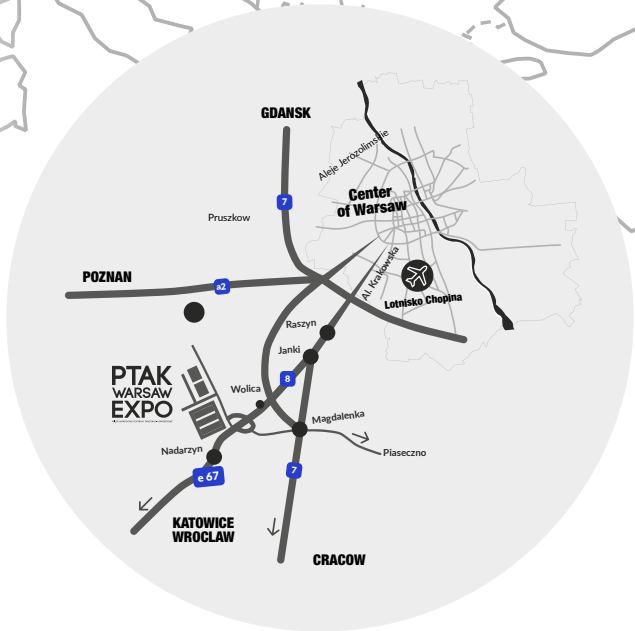

# PTAK WARSAW EXPO

500 000 sqm

outdoor area

143 000 sqm

indoor area

15 000

parking spots

**15 MINUTES** FROM  
WARSAW CITY CENTRE

**PERFECT**  
TRANSPORT LINKS

DIRECTLY AT S8 ROUTE AND COMMUNICATION  
NODE A2/S8/S7

**10 MINUTES**  
FROM THE INTERNATIONAL  
AIRPORT

WARSAW CHOPIN AIRPORT

**INNOVATIVE**  
EXHIBITION SYSTEM

**PROFESSIONAL**  
**AND COMPLETE**  
SUPPORT FOR EXHIBITORS  
AND VISITORS